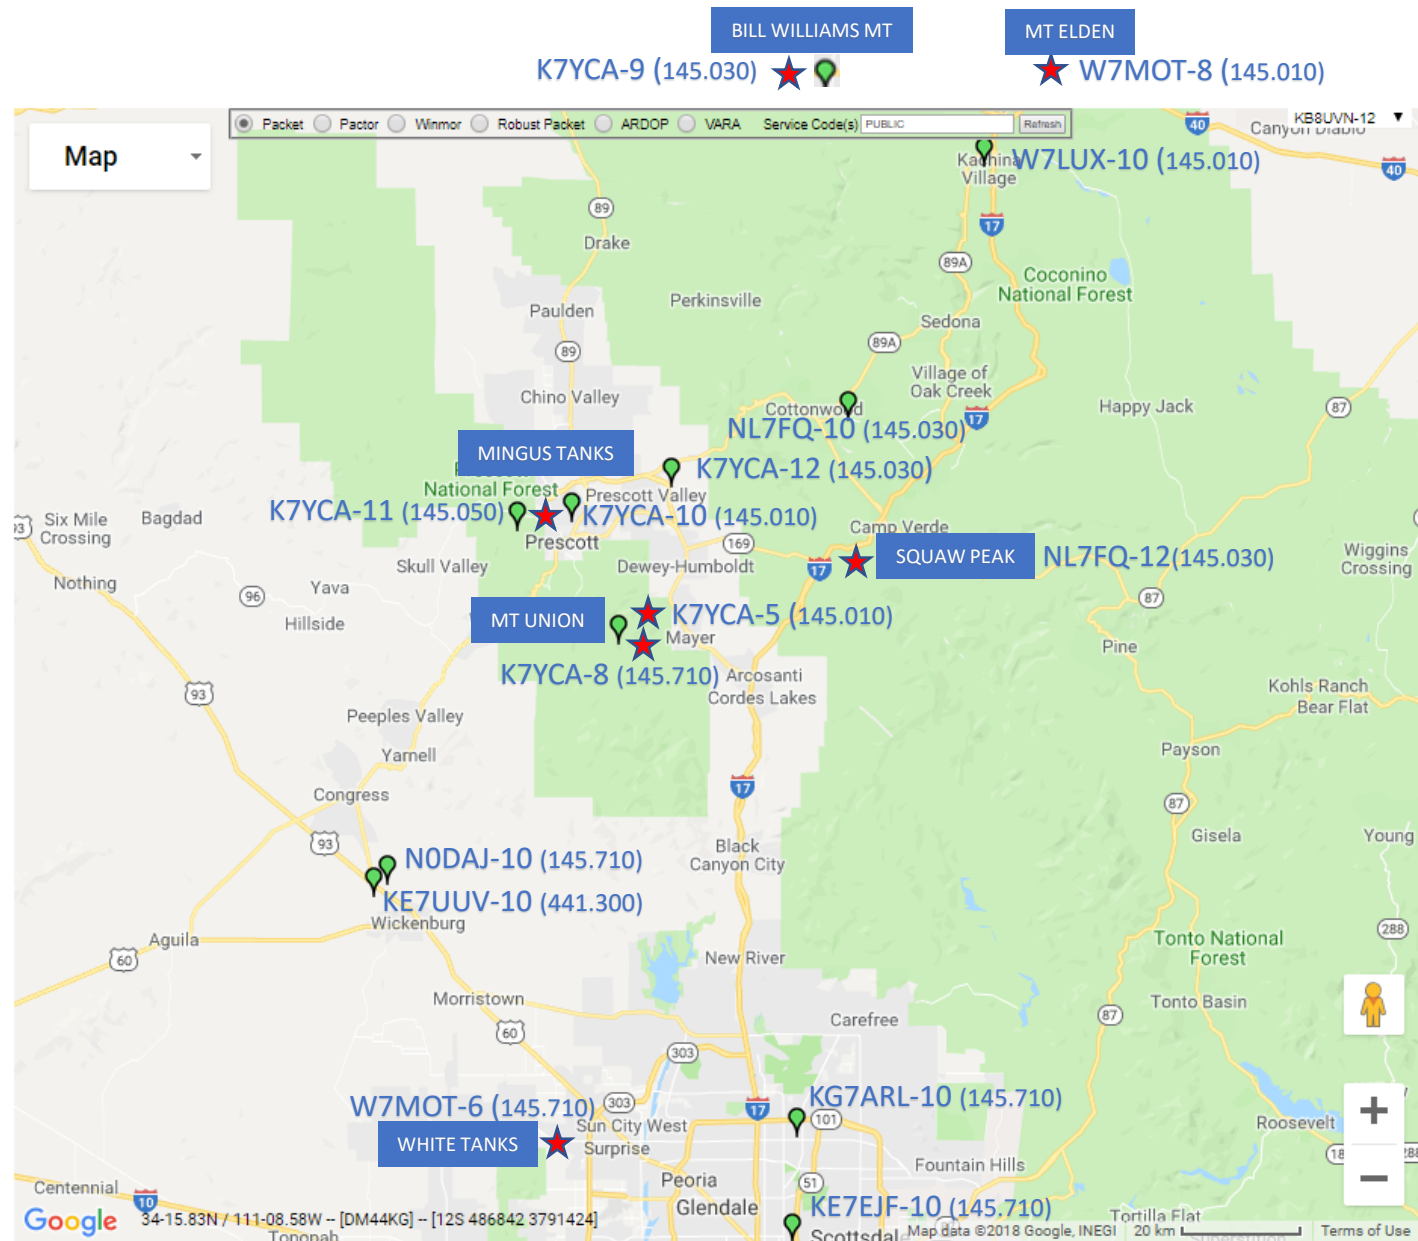

Geographical representation of
Local RMS Packet Gateways-11 📍(Green circles)
Local Packet Digipeaters-7 ★(Red stars)

Source: <https://winlink.org/RMSChannels>
Packet selected, then zoom in